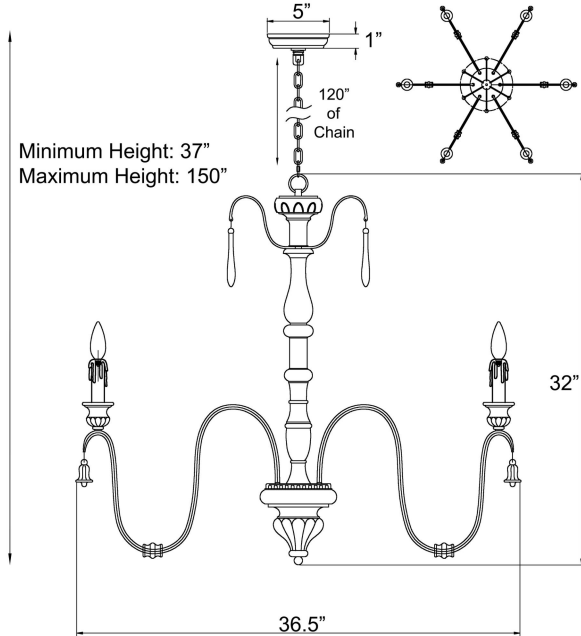

Morena Chandelier

PRODUCT VIEW

DIMENSION VIEW

SPECIFICATIONS

SKU	H9112-6
DIMENSION	37"W x 37"D x 32"H
MATERIALS	Iron & wood
FINISH	Antique Limestone & Gilded Gold
SOCKET & BULBS	6 x E12
WATTS PER SOCKET/ITEM	60 W / 360 W
CANOPY	5" Dia x 1"H
WIRE/CHAIN	120"/120"
ADJUSTABLE HEIGHT	37"H _{min} – 150"H _{max}
NET WEIGHT	12 LBS

NOTE:

- Safety Rate: UL/ETL Dry. It is for indoor use only
- Some Assembling work is required. Please follow the instructions.
- Professional installation recommended. Dimmable with compatible bulbs/dimmer.