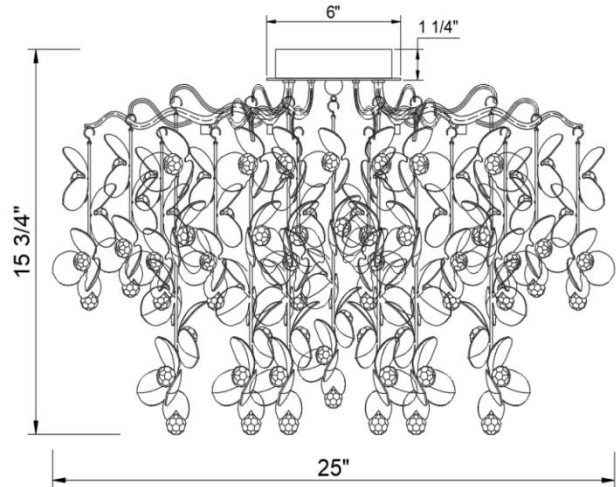

Lunaria Flushmount

PRODUCT VIEW

DIMENSION VIEW

SPECIFICATIONS

SKU	F26120-22
DIMENSION	25"W x 25"D x 15 3/4"H
MATERIALS	Iron & Ceramic
FINISH	Siena Gold
SOCKET & BULBS	6 x E12
WATTS PER SOCKET/ITEM	40 W / 240 W
CANOPY	5" D x 1 1/4"H
WIRE / CHAIN	N/A
ADJUSTABLE HEIGHT	N/A

NOTE:

- Safety Rate: ETL Dry. It is for indoor use only
- Some Assembling work is required. Please follow the instructions.
- Professional installation recommended. Dimmable with compatible bulbs/dimmer.