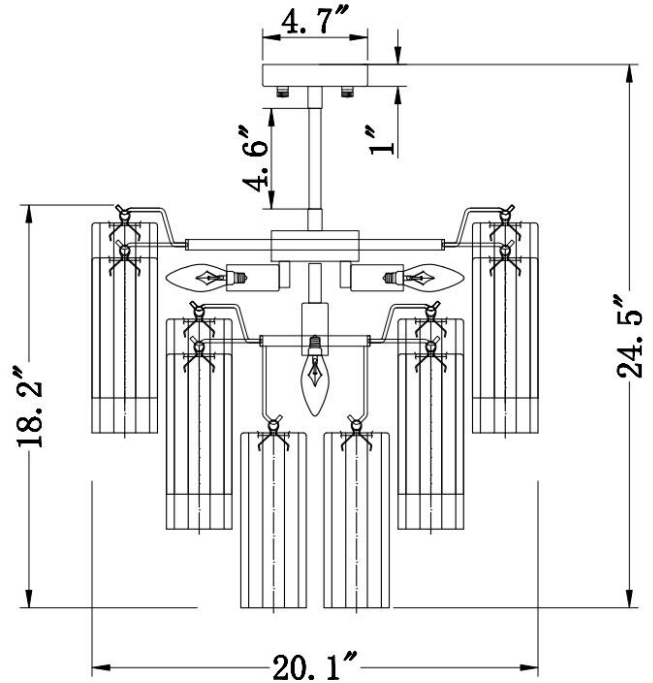

Vespera Chandelier Flushmount - Small

PRODUCT VIEW

DIMENSION VIEW

SPECIFICATIONS

SKU	KFM5120-20
DIMENSION	20"W x 20"D x 18"H
MATERIALS	Iron & Glass
FINISH	Warm Brass
SOCKET & BULBS	4 x E12
WATTS PER SOCKET/ITEM	40 W / 160 W
CANOPY	5"Dia x 1"H
WIRE/RODS	N/A
NET WEIGHT	32 LBS
ADJUSTABLE HEIGHT	N/A

NOTE:

- Safety Rate: UL/ETL Dry. It is for indoor use only
- Some Assembling work is required. Please follow the instructions.
- Professional installation recommended. Dimmable with compatible bulbs/dimmer.