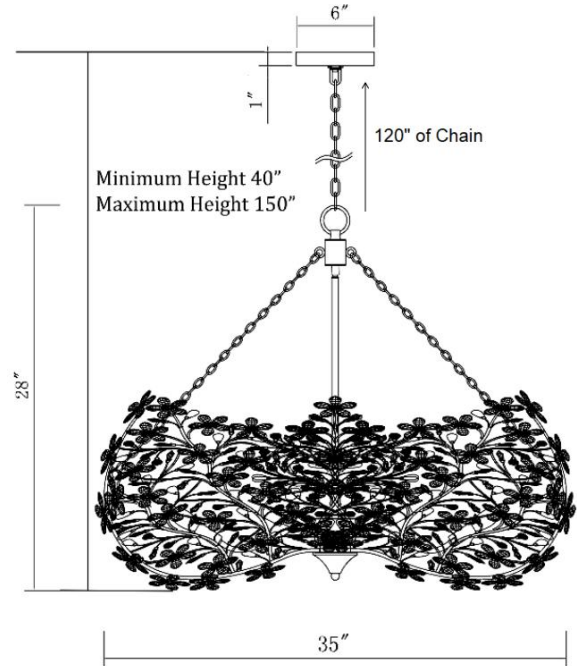

Ludovica Blossom Basket Chandelier

PRODUCT VIEW

DIMENSION VIEW

SPECIFICATIONS

SKU	H24108-12
DIMENSION	35"W x 35"D x 28"H
MATERIALS	Iron & Crystal
FINISH	Sunwashed Goldleaf
SOCKET & BULBS	12 x E12
WATTS PER SOCKET/ITEM	40 W / 480 W
CANOPY	6" Dia x 1"H
WIRE/CHAIN	120"/120"
NET WEIGHT	30 LBS
ADJUSTABLE HEIGHT	40"Hmin – 150"Hmax