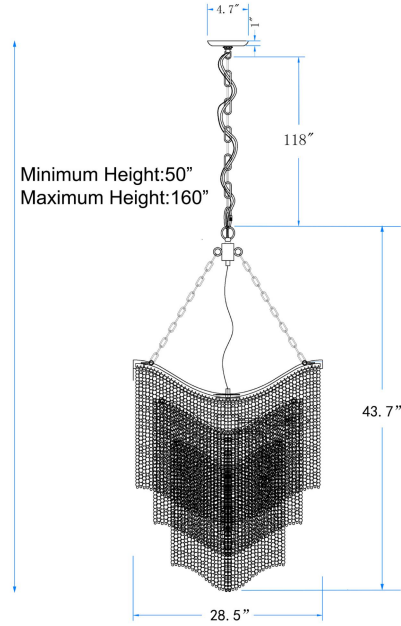

Angeline Chandelier

PRODUCT VIEW

DIMENSION VIEW

SPECIFICATIONS

SKU	H24102-11
DIMENSION	29"W x 29"D x 44"H
MATERIALS	Jute & Iron & wood
FINISH	Natural Brass
SOCKET & BULBS	11 x E12
WATTS PER SOCKET/ITEM	40 W / 440 W
CANOPY	5" Dia x 1"H
WIRE/CHAIN	120"/118"
Weight	28 LBS
ADJUSTABLE HEIGHT	50"Hmin – 160"Hmax