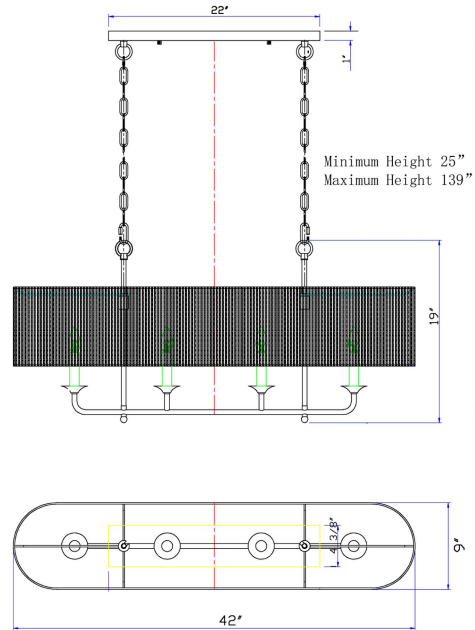

Whitsunday Rectangular Abaca Chandelier

PRODUCT VIEW

DIMENSION VIEW

SPECIFICATIONS

SKU	H22119-4
DIMENSION	42"W x 9"D x 19"H
MATERIALS	Iron & Hemp Fiber
FINISH	Matte Black
SOCKET & BULBS	4 x E12
WATTS PER SOCKET/ITEM	40 W / 160 W
CANOPY	22"W x 5"D x 1"H
WIRE/CHAIN	120"/120"
ADJUSTABLE HEIGHT	25"Hmin – 139"Hmax
NET WEIGHT	13 LBS