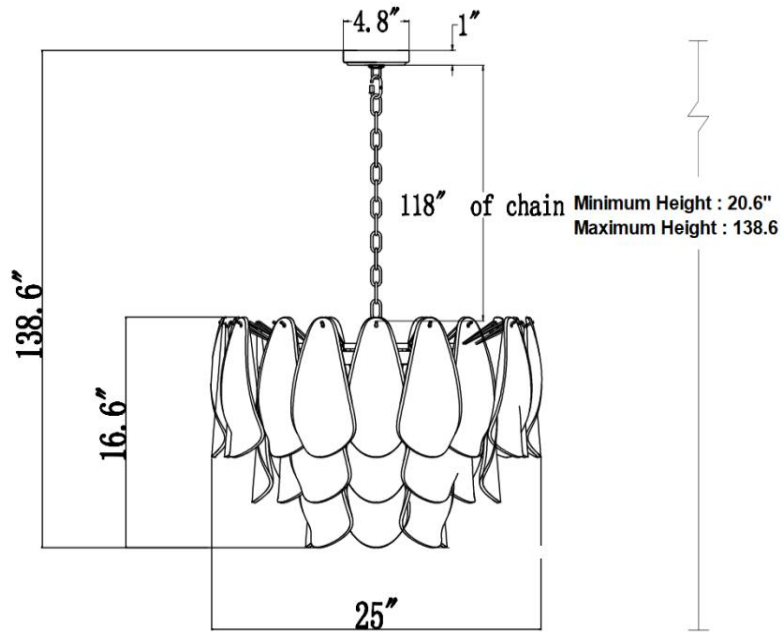

Velora Small Chandelier - Amber Glass

PRODUCT VIEW

DIMENSION VIEW

SPECIFICATIONS

SKU	KCH5190-25A
DIMENSION	25"W x 25"D x 17"H
MATERIALS	Iron & Glass
FINISH	Burnished Brass & Amber Glass
SOCKET & BULBS	9 x E12
WATTS PER SOCKET/ITEM	40 W / 360 W
CANOPY	5"D x 1"H
WIRE/CHAIN	120"/120"
NET WEIGHT	49 LBS
ADJUSTABLE HEIGHT	20"Hmin – 139"Hmax

NOTE:

- Safety Rate: ETL Dry. It is for indoor use only
- Some Assembling work is required. Please follow the instructions.
- Professional installation recommended. Dimmable with compatible bulbs/dimmer.