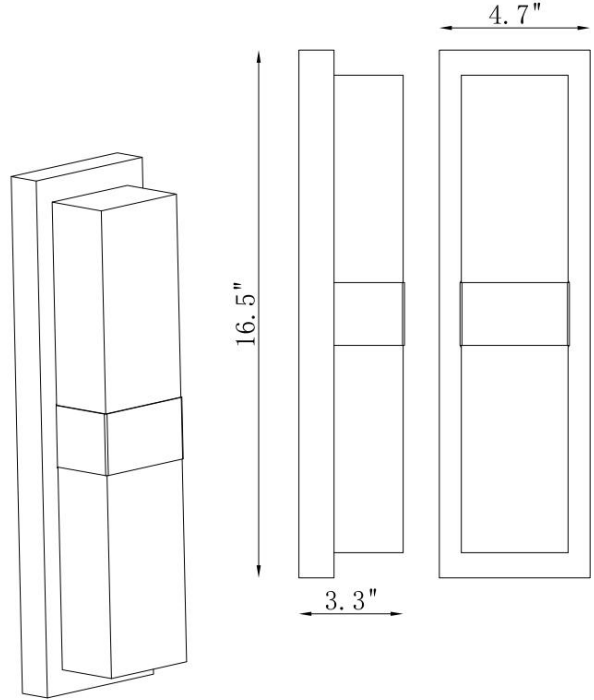

**Torrance Small Sconce**

**PRODUCT VIEW**

**DIMENSION VIEW**

**SPECIFICATIONS**

SKU	KWS3251-17BS or KWS3251-17BZ
DIMENSION	5"W x 3"D x 17"H
MATERIALS	Iron & Marble
FINISH	Burnished Brass or Rubbed Bronze
SOCKET & BULBS	LED 15W (330LM,3000K)
WATTS PER SOCKET/ITEM	N/A
BACKPLATE	4.75" W x 1D x 17"H
ADJUSTABLE HEIGHT	N/A
NET WEIGHT	6 LBS