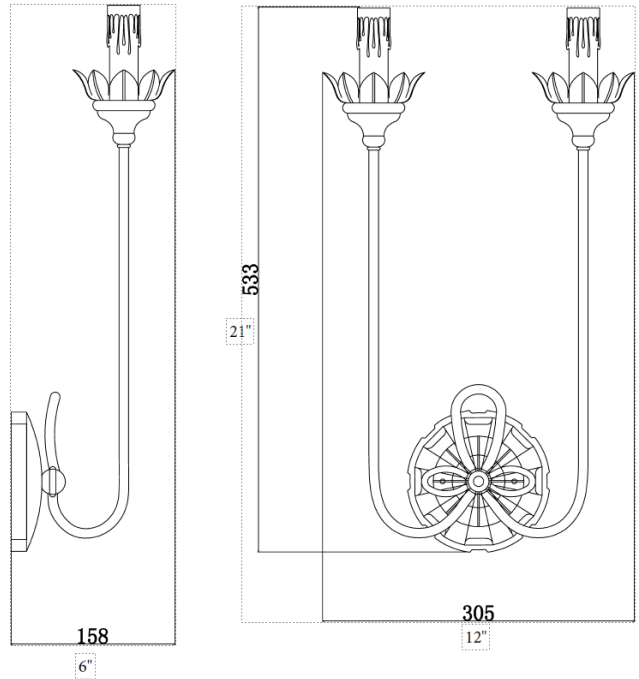

## DIMENSION VIEW

## SPECIFICATIONS

SKU	W8251-2
DIMENSION	12"W x 6"D x 21"H
MATERIALS	Iron & Wood
FINISH	Rustic metal/wood
SOCKET & BULBS	2 x E12
WATTS PER SOCKET/ITEM	40 W / 80 W
Backplate	5" D x 1"H
WIRE	10"
NET WEIGHT	2 LBS
Voltage	100-110V