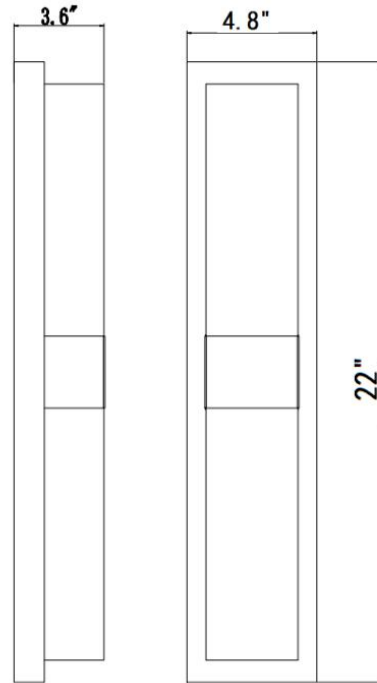

Torrance Medium Sconce

PRODUCT VIEW

DIMENSION VIEW

SPECIFICATIONS

SKU	KWS3251-22BS or KWS3251-22BZ
DIMENSION	5"W x 4"D x 22"H
MATERIALS	Iron & Alabaster
FINISH	Burnished Brass or Rubbed Bronze
SOCKET & BULBS	LED 23W,500LM,3000K
WATTS PER SOCKET/ITEM	N/A
BACKPLATE	5" W x 1D x 22"H
ADJUSTABLE HEIGHT	N/A
NET WEIGHT	11 LBS