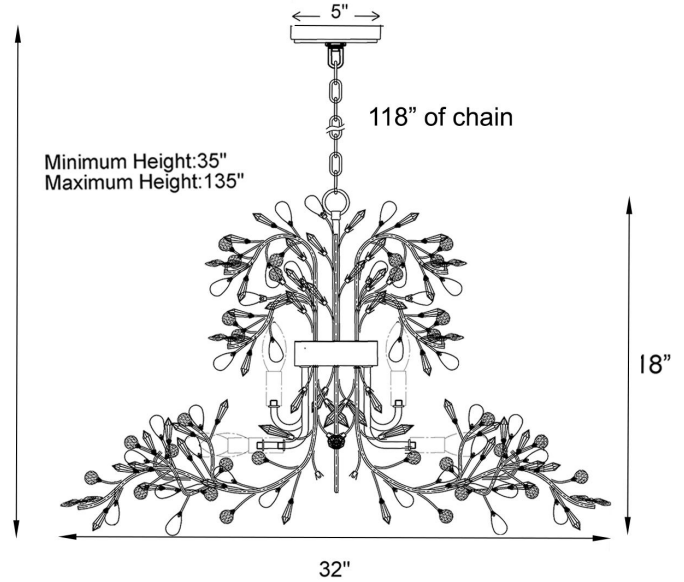

### PRODUCT VIEW

### DIMENSION VIEW

### SPECIFICATIONS

SKU	H25121-12
DIMENSION	32"W x 32"D x 18"H
MATERIALS	Iron & Crystal
FINISH	Sunwashed Goldleaf
SOCKET & BULBS	12 x E12
WATTS PER SOCKET/ITEM	40 W / 480 W
CANOPY	5" Dia x 1"H
WIRE/CABLE	120" / 118"
ADJUSTABLE HEIGHT	35"Hmin – 135"Hmax