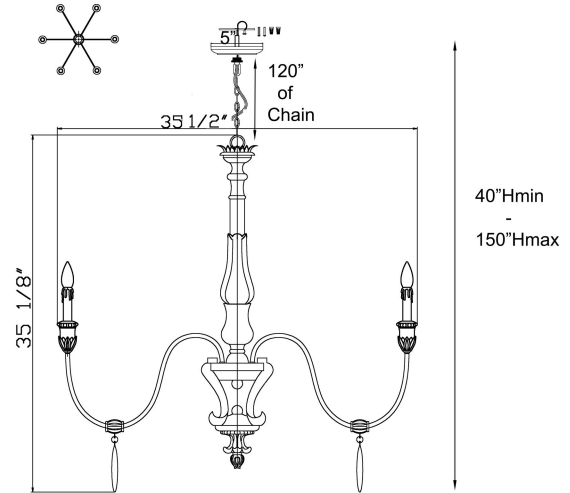

Marietta 6-light Chandelier

PRODUCT VIEW

DIMENSION VIEW

SPECIFICATIONS

SKU	H5108-6
DIMENSION	36"W x 36"D x 35"H
MATERIALS	Iron & wood
FINISH	Tuscan Clay Patina
SOCKET & BULBS	6 x E12
WATTS PER SOCKET/ITEM	60 W / 360 W
CANOPY	5"Dia x 1"H
WIRE/CHAIN	120"/120"
Weight	9 LBS
ADJUSTABLE HEIGHT	40"Hmin – 150"Hmax