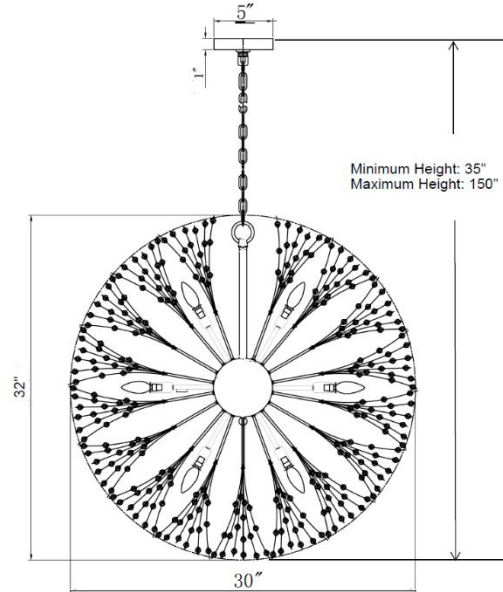

Milky Way Stellar Bloom Chandelier — Large

PRODUCT VIEW

DIMENSION VIEW

SPECIFICATIONS

SKU	H24105G-12
DIMENSION	30"W x 30"D x 32"H
MATERIALS	Iron & Crystals
FINISH	Natural Brass
SOCKET & BULBS	12 x E12
WATTS PER SOCKET/ITEM	40 W / 320 W
CANOPY	5" Dia x 1"H
WIRE/CHAIN	120"/118"
ADJUSTABLE HEIGHT	35"Hmin – 150"Hmax
NET WEIGHT	15 LBS