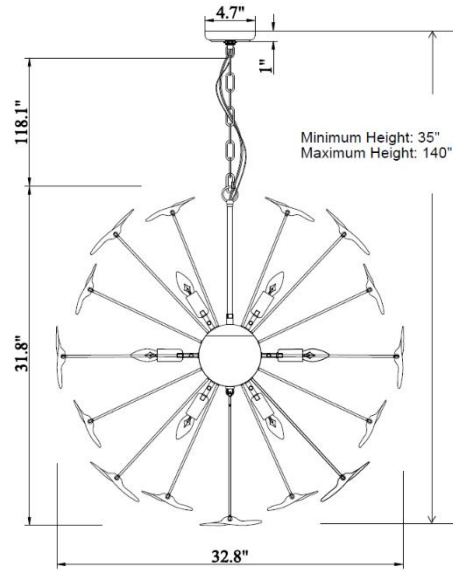

Sancia Globe Chandelier – Large

PRODUCT VIEW

DIMENSION VIEW

SPECIFICATIONS

SKU	H21104G-10BR
DIMENSION	33"W x 33"D x 32"H
MATERIALS	Iron & Glass
FINISH	Warm Aura Brass
SOCKET & BULBS	10 x E12
WATTS PER SOCKET/ITEM	40 W / 400 W
CANOPY	5" Dia x 1"H
WIRE/CHAIN	120"/118"
ADJUSTABLE HEIGHT	35"Hmin – 140"Hmax
NET WEIGHT	22 LBS