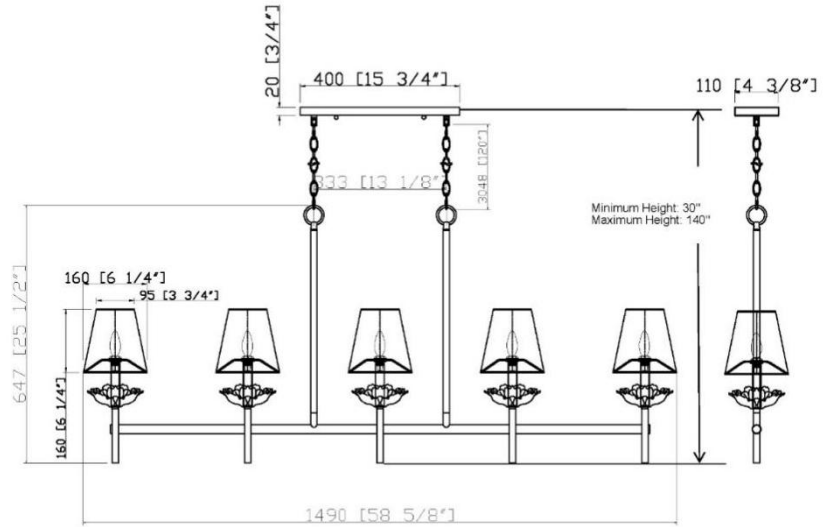

Rosalba Chandelier

PRODUCT VIEW

DIMENSION VIEW

SPECIFICATIONS

SKU	H23107-5G
DIMENSION	59"W x 6"D x 25"H
MATERIALS	Steel + Fiber
FINISH	Antique Gold Leaf
SOCKET & BULBS	5 x E12
WATTS PER SOCKET/ITEM	40 W / 200 W
CANOPY	16"W x 4" D x 1"H
SHADES	4" dia x 6" dia x 6" H
WIRE/CHAIN	120"/120"
NET WEIGHT	12 LBS
ADJUSTABLE HEIGHT	30"Hmin – 140"Hmax