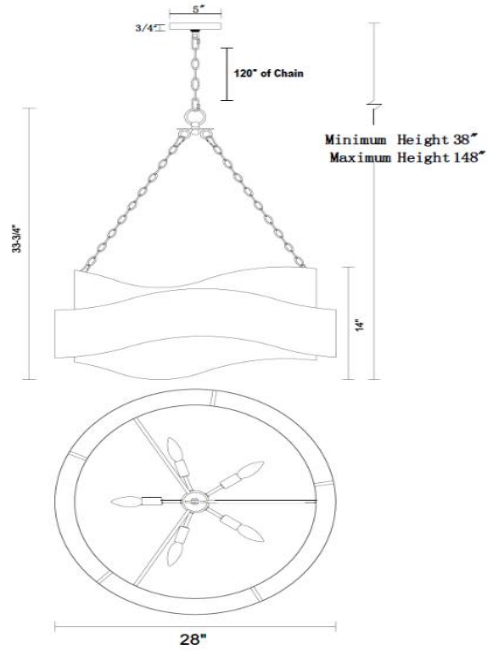

**Serafina Chandelier - Large**

**PRODUCT VIEW**

**DIMENSION VIEW**

**SPECIFICATIONS**

SKU	H21120-5
DIMENSION	28"W x 28"D x 34"H
MATERIALS	Iron
FINISH	Matte Iron & Gold Leaf Lining
SOCKET & BULBS	5 x E12
WATTS PER SOCKET/ITEM	40 W / 200 W
CANOPY	5" Dia x 1"H
WIRE/CHAIN	120"/120"
NET WEIGHT	21 LBS
ADJUSTABLE HEIGHT	38"Hmin – 148"Hmax