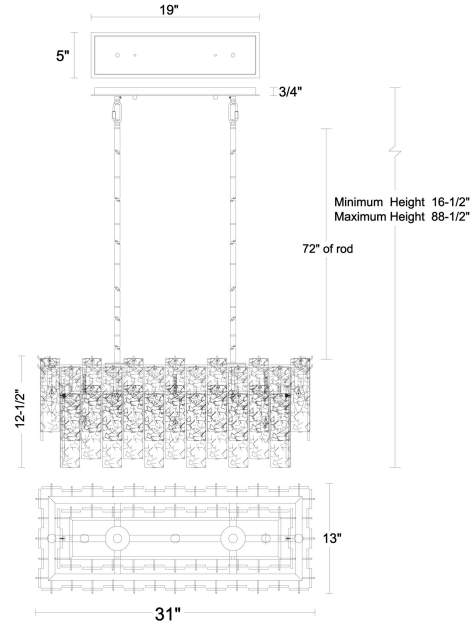

Flavia Long Chandelier

PRODUCT VIEW

DIMENSION VIEW

SPECIFICATIONS

SKU	H20107-5
DIMENSION	31"W x 13"D x 13"H
MATERIALS	Iron & Glass
FINISH	Warm Brass
SOCKET & BULBS	7 x E12
WATTS PER SOCKET/ITEM	60 W / 420 W
CANOPY	19"W x 5"D x 1"H
WIRE/RODS	120"/4 x 6" + 4 x 12" + 4 x 18"
NET WEIGHT	46 LBS
ADJUSTABLE HEIGHT	17"Hmin – 89"Hmax