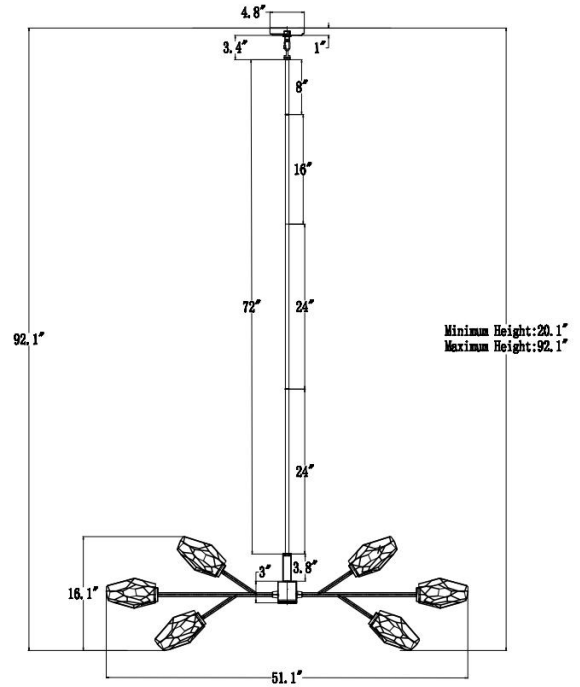

Glacier 15-light Chandelier

PRODUCT VIEW

DIMENSION VIEW

SPECIFICATIONS

SKU	KCH0114-15NB
DIMENSION	51"W x 51"D x 16"H
MATERIALS	Iron & Glass
FINISH	Louise Brass
SOCKET & BULBS	15 x E12
WATTS PER SOCKET/ITEM	40 W / 600 W
CANOPY	5"D x 1"H
WIRE/ROD	120"/2 x 24" + 1 x 12" + 1 x 6"
NET WEIGHT	20"Hmin – 92"Hmax
ADJUSTABLE HEIGHT	30 LBS

NOTE:

- Safety Rate: ETL Dry. It is for indoor use only
- Some Assembling work is required. Please follow the instructions.
- Professional installation recommended. Dimmable with compatible bulbs/dimmer.