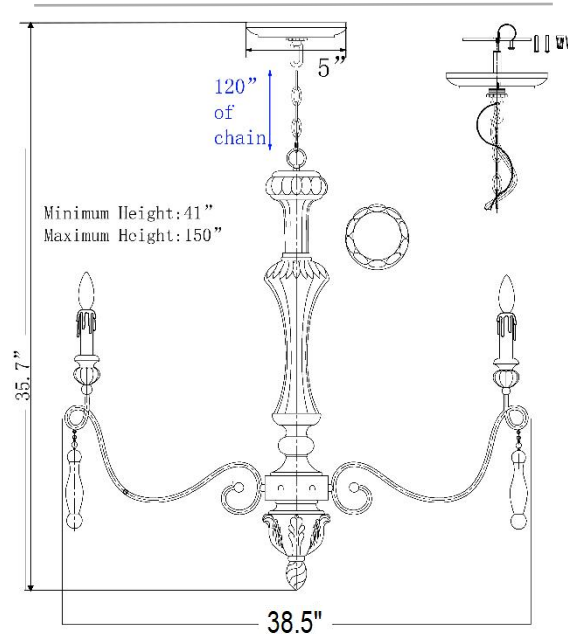

Elenore Chandelier

PRODUCT VIEW

DIMENSION VIEW

SPECIFICATIONS

SKU	H8124-6
DIMENSION	38-1/2"W x 38-1/2"D x 36"H
MATERIALS	Iron & wood
FINISH	Champagne Patina
SOCKET & BULBS	6 x E12
WATTS PER SOCKET/ITEM	60 W / 360 W
NET WEIGHT	17 LBS
WIRE/CHAIN	120"/120"
NET WEIGHT	14 LBS
ADJUSTABLE HEIGHT	41"Hmin – 150"Hmax