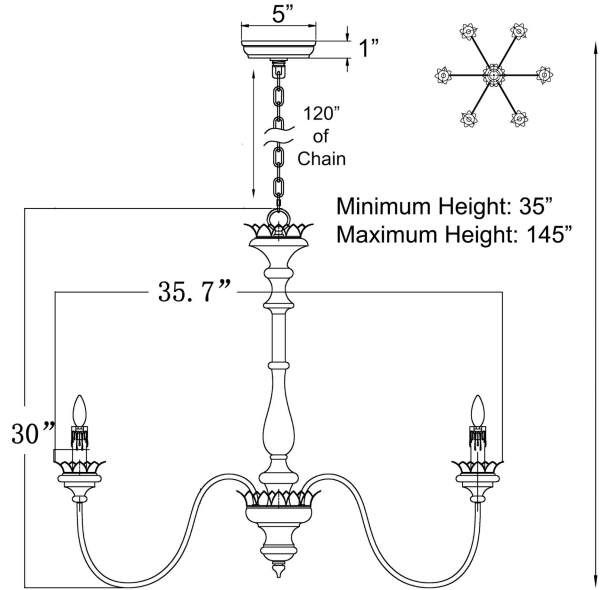

Genevra Chandelier

PRODUCT VIEW

DIMENSION VIEW

SPECIFICATIONS

SKU	H5102-6
DIMENSION	36"W x 36"D x 30"H
MATERIALS	Wood & Iron
FINISH	Château Ember Patina
SOCKET & BULBS	6 x E12
WATTS PER SOCKET/ITEM	60 W / 360 W
CANOPY	5" Dia x 1"H
WIRE/CHAIN	120"/120"
ADJUSTABLE HEIGHT	35"H _{min} – 145"H _{max}
NET WEIGHT	11 LBS