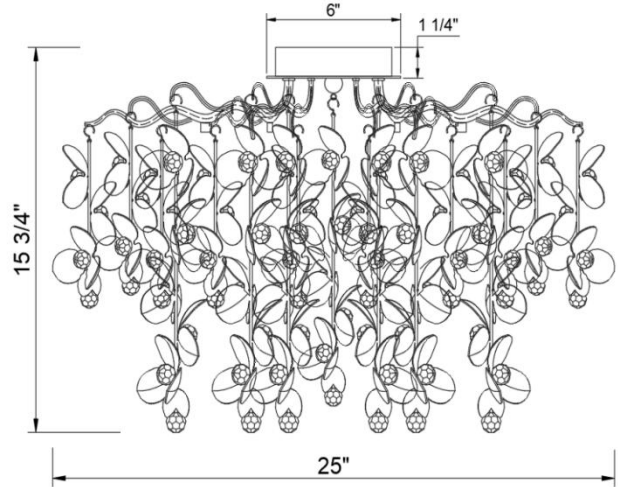

Lunaria Flush-mount - 25"

PRODUCT VIEW

DIMENSION VIEW

SPECIFICATIONS

SKU	F26120-22
DIMENSION	25"W x 25"D x 16"H
MATERIALS	Iron & Porcelain
FINISH	Siena Gold
SOCKET & BULBS	6 x E12
WATTS PER SOCKET/ITEM	40 W / 240 W
CANOPY	5" D x 1"H
WIRE / CHAIN	N/A
NET WEIGHT	12 LBS
ADJUSTABLE HEIGHT	N/A

NOTE:

- Safety Rate: ETL Dry. It is for indoor use only
- Some Assembling work is required. Please follow the instructions.
- Professional installation recommended. Dimmable with compatible bulbs/dimmer.