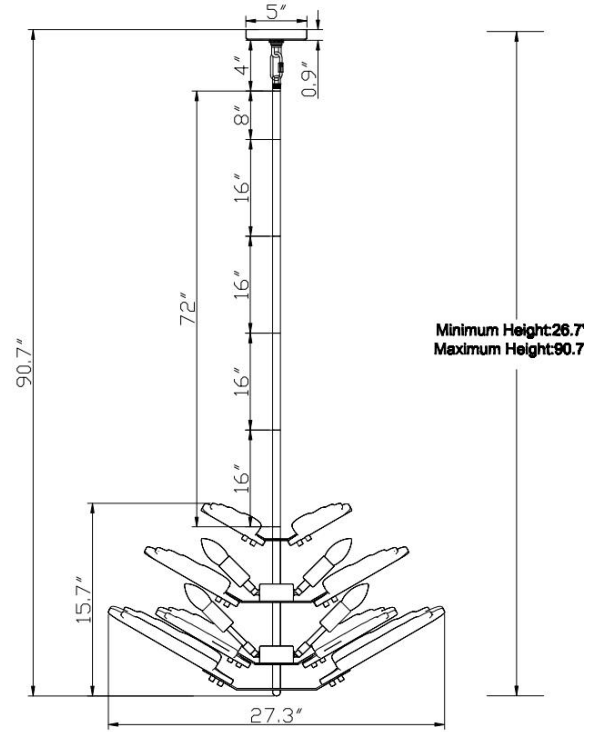

Noturne Chandelier - Small

PRODUCT VIEW

DIMENSION VIEW

SPECIFICATIONS

SKU	KCH5180-28
DIMENSION	27"W x 27"D x 16"H
MATERIALS	Iron & Glass
FINISH	Warm Brass & Smoke Glass
SOCKET & BULBS	9 x E12
WATTS PER SOCKET/ITEM	40 W / 360 W
CANOPY	5" D x 1"H
WIRE/RODS	120"/ 4 x 16" + 1 x 8"
NET WEIGHT	41 LBS
ADJUSTABLE HEIGHT	26"Hmin – 90"Hmax