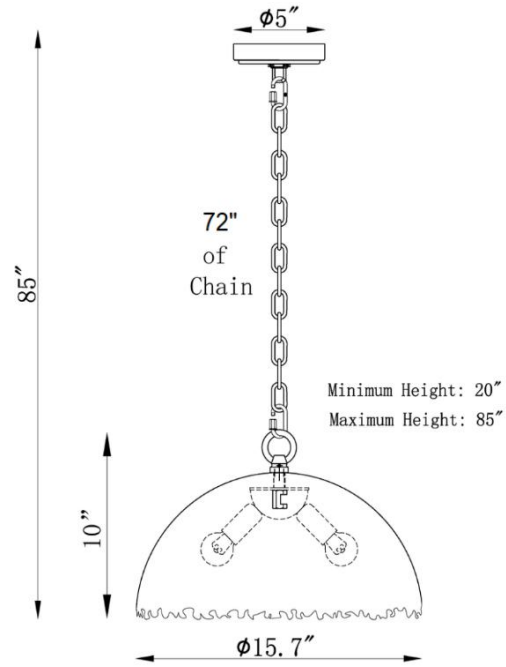

**Soho Glow Pendant -Petite**

**PRODUCT VIEW**

**DIMENSION VIEW**

**SPECIFICATIONS**

SKU	KPN4100S-3
DIMENSION	16"W x 16"D x 10"H
MATERIALS	Iron
FINISH	Matte Black Iron & Gilded Gold Leaf
SOCKET & BULBS	3 x E12
WATTS PER SOCKET/ITEM	40 W / 120 W
CANOPY	5" D x 1"H
CHAIN/WIRE	72"/120"
ADJUSTABLE HEIGHT	20"Hmin – 85"Hmax
NET WEIGHT	7 LBS