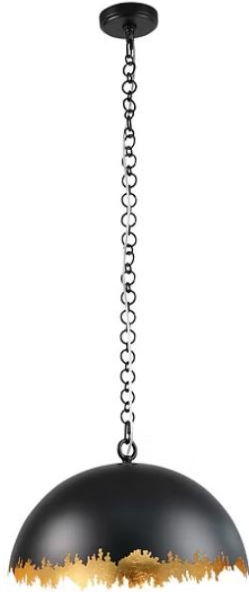

**Soho Glow Pendant -Petite**

**PRODUCT VIEW**

**DIMENSION VIEW**

**SPECIFICATIONS**

SKU	KPN4100S-3
DIMENSION	16"W x 16"D x 10"H
MATERIALS	Iron
FINISH	Matte Black Iron & Gilded Gold Leaf
SOCKET & BULBS	3 x E12
WATTS PER SOCKET/ITEM	40 W / 120 W
CANOPY	5" D x 1"H
CHAIN/WIRE	72"/120"
ADJUSTABLE HEIGHT	20"Hmin – 85"Hmax
NET WEIGHT	7 LBS