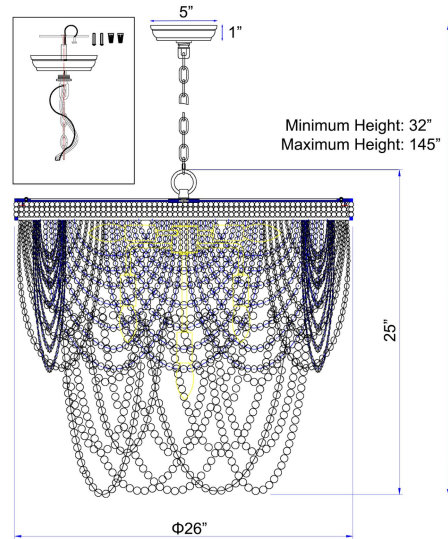

Renaissance Wood Beads Chandelier - Silver

PRODUCT VIEW

DIMENSION VIEW

SPECIFICATIONS

SKU	H22111-9S
DIMENSION	26"W x 26"D x 25"H
MATERIALS	Iron & Wood
FINISH	Rustic Silver, Whitewashed Pearlwood
SOCKET & BULBS	9 x E12
WATTS PER SOCKET/ITEM	40 W / 360 W
CANOPY	5"Dia x 1"H
WIRE/CHAIN	120"/120"
ADJUSTABLE HEIGHT	32"Hmin – 145"Hmax
NET WEIGHT	19 LBS