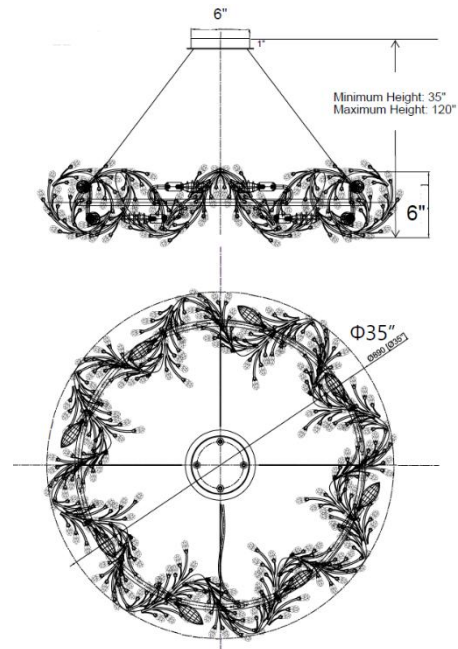

Ludovica Vine Floral Orbit Chandelier - Small

PRODUCT VIEW

DIMENSION VIEW

SPECIFICATIONS

SKU	H25115R-8
DIMENSION	35"W x 35"D x 6"H
MATERIALS	Iron & Crystal
FINISH	Sunwashed Goldleaf
SOCKET & BULBS	12 x E12
WATTS PER SOCKET/ITEM	40 W / 480 W
CANOPY	6" Dia x 1"H
WIRE/CABLE	120" /120"
ADJUSTABLE HEIGHT	35"Hmin – 120"Hmax