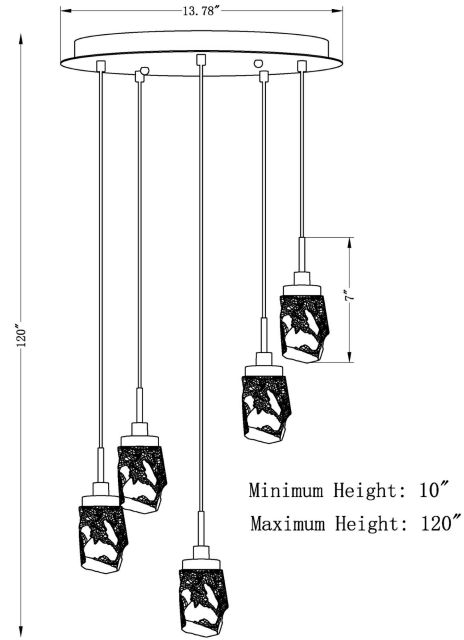

Avola 5-light Ice-drop Round Chandelier

PRODUCT VIEW

DIMENSION VIEW

SPECIFICATIONS

SKU	KCH1106R-5
DIMENSION	14"W x 14"D x 120"H
MATERIALS	Iron + Glass
FINISH	Ebony Bronze
SOCKET & BULBS	5 x G9
WATTS PER SOCKET/ITEM	5 W / 25 W
CANOPY	14"Dia x 1"H
ADJUSTABLE HEIGHT	10"Hmin – 120"Hmax
NET WEIGHT	11 LBS

NOTE:

- Safety Rate: ETL Dry. It is for indoor use only
- Some Assembling work is required. Please follow the instructions.
- Professional installation recommended. Dimmable with compatible bulbs/dimmer.