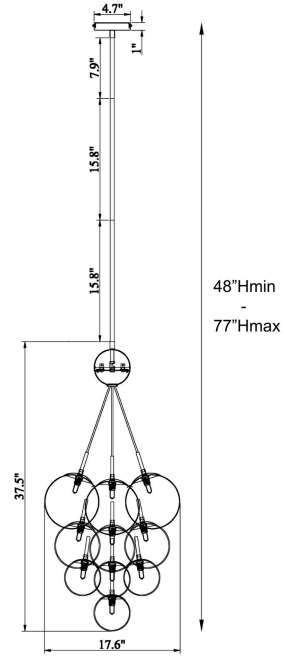

Farnese Chandelier

PRODUCT VIEW

DIMENSION VIEW

SPECIFICATIONS

SKU	KCH0134-10
DIMENSION	18"W x 18"D x 38"H
MATERIALS	Iron & Glass
FINISH	Matte Black
SOCKET & BULBS	10 x G9 LED
WATTS PER SOCKET/ITEM	5 W / 50 W
CANOPY	5" D x 1"H
RODS	1 x 8"+ 2 x 16"
ADJUSTABLE HEIGHT	48"Hmin – 77"Hmax
NET WEIGHT	9 LBS