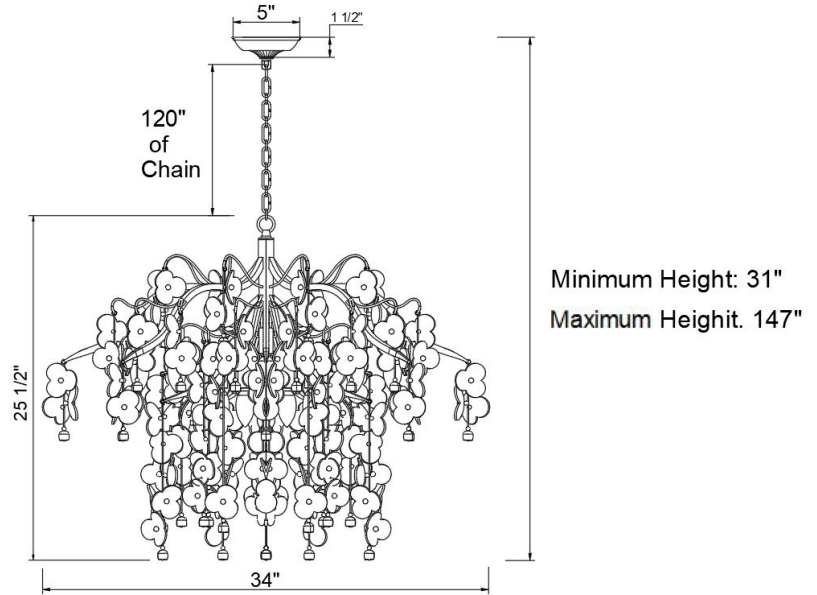

**Lunaria Chandelier - Large**

**PRODUCT VIEW**

**DIMENSION VIEW**

**SPECIFICATIONS**

SKU	H26120R-34
DIMENSION	34"W x 34"D x 25 1/2"H
MATERIALS	Iron & Ceramic
FINISH	Siena Gold
SOCKET & BULBS	12 x E12
WATTS PER SOCKET/ITEM	40 W / 480 W
CANOPY	5" D x 1 1/2"H
WIRE / CHAIN	120" / 120"
ADJUSTABLE HEIGHT	31"Hmin – 147"Hmax

**NOTE:**

- Safety Rate: ETL Dry. It is for indoor use only
- Some Assembling work is required. Please follow the instructions.
- Professional installation recommended. Dimmable with compatible bulbs/dimmer.