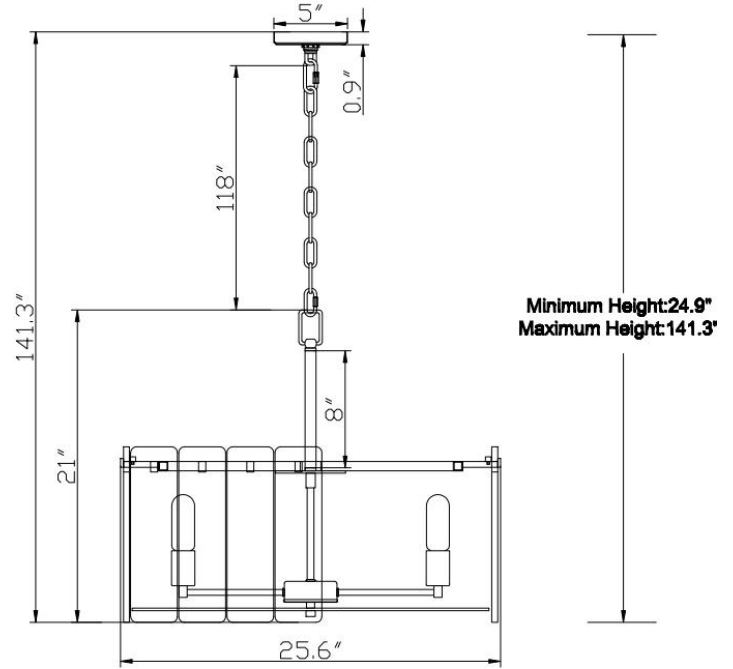

Tundra Round Chandelier - Small

PRODUCT VIEW

DIMENSION VIEW

SPECIFICATIONS

SKU	KCH5160-26
DIMENSION	26"W x 26"D x 21"H
MATERIALS	Iron & Alabaster
FINISH	Warm Brass
SOCKET & BULBS	8 x E12
WATTS PER SOCKET/ITEM	40 W / 320 W
CANOPY	5" D x 1"H
WIRE/CHAIN	120"/120"
NET WEIGHT	44 LBS
ADJUSTABLE HEIGHT	25"Hmin – 141"Hmax