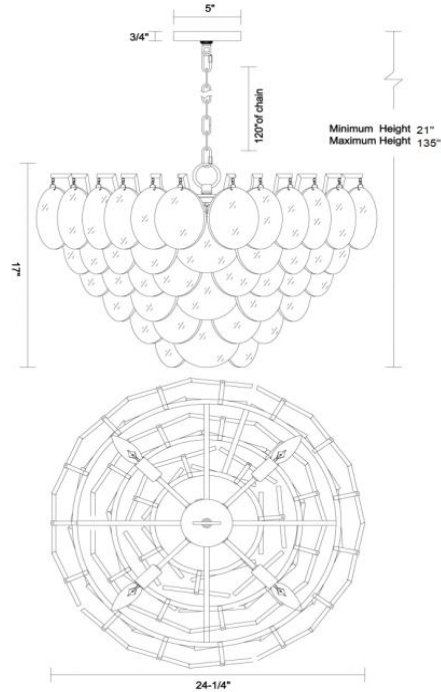

Jacobella Medium Chandelier

PRODUCT VIEW

DIMENSION VIEW

SPECIFICATIONS

SKU	H21123-9BR or H21123-9BN
DIMENSION	24"W x 24"D x 17"H
MATERIALS	Iron & Glass
FINISH	Warm Brass or Brushed Nickel
SOCKET & BULBS	9 x E12
WATTS PER SOCKET/ITEM	40 W / 360 W
CANOPY	5" D x 1"H
WIRE/CHAIN	120"/118"
NET WEIGHT	45 LBS
ADJUSTABLE HEIGHT	21"Hmin – 135"Hmax