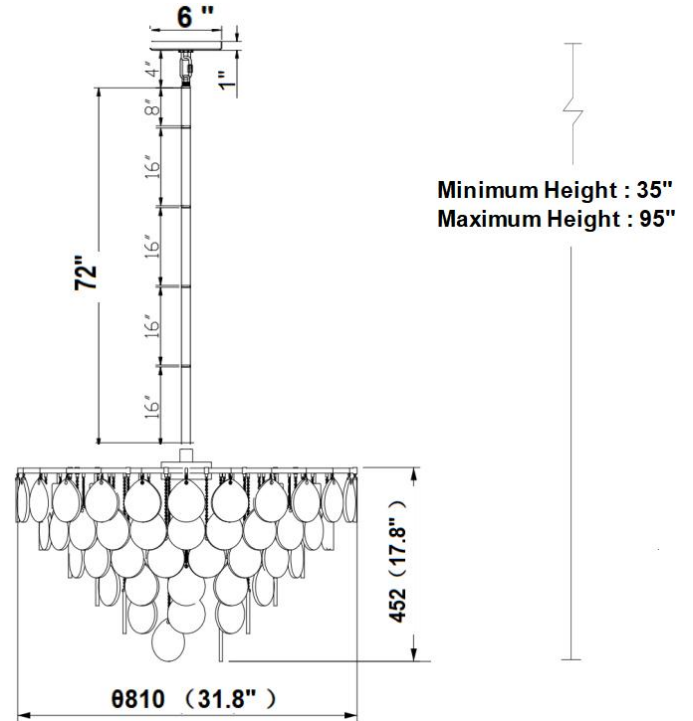

Casara Large Chandelier – Amber Glass

PRODUCT VIEW

DIMENSION VIEW

SPECIFICATIONS

SKU	KCH5199-34
DIMENSION	32"W x 32"D x 20"H
MATERIALS	Iron & Glass
FINISH	Burnished Brass & Amber Glass
SOCKET & BULBS	15 x E12
WATTS PER SOCKET/ITEM	40 W / 600 W
CANOPY	6" D x 1"H
NET WEIGHT	50 LBS
ADJUSTABLE HEIGHT	35"Hmin – 95"Hmax