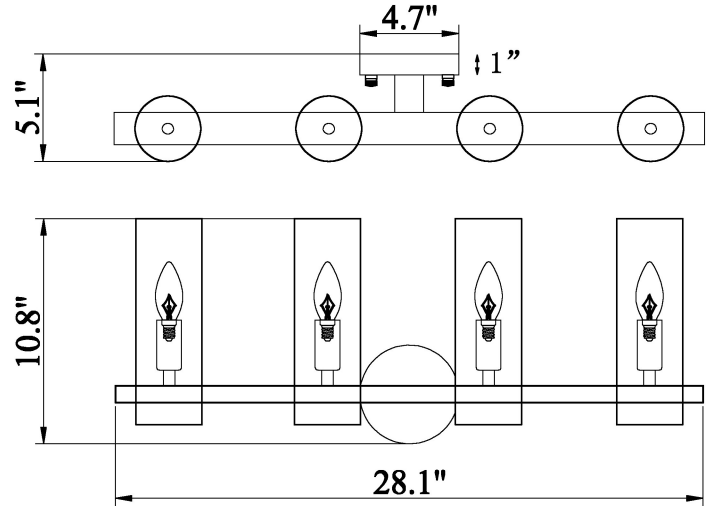

Colonna Quad Sconce

PRODUCT VIEW

DIMENSION VIEW

SPECIFICATIONS

SKU	KWS0133-4MBR
DIMENSION	28"W x 5"D x 11"H
MATERIALS	Steel & Glass
FINISH	Warm Brass
SOCKET & BULBS	4 x E12
WATTS PER SOCKET/ITEM	40 W / 160 W
CANOPY	5" D x 1"H
ADJUSTABLE HEIGHT	N/A
NET WEIGHT	6 LBS