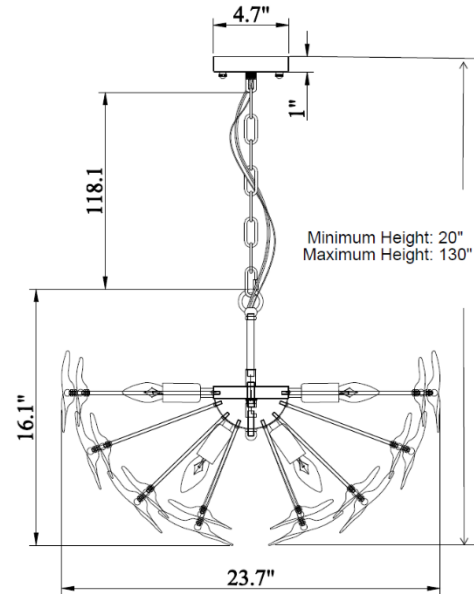

### PRODUCT VIEW

### DIMENSION VIEW

### SPECIFICATIONS

SKU	H21104-6BR
DIMENSION	24"W x 24"D x 16"H
MATERIALS	Iron & Glass
FINISH	Antique Platted Brass
SOCKET & BULBS	6 x E12
WATTS PER SOCKET/ITEM	40 W / 240 W
CANOPY	5" Dia x 1"H
WIRE/CHAIN	120"/118"
ADJUSTABLE HEIGHT	20"Hmin – 130"Hmax
NET WEIGHT	11 LBS