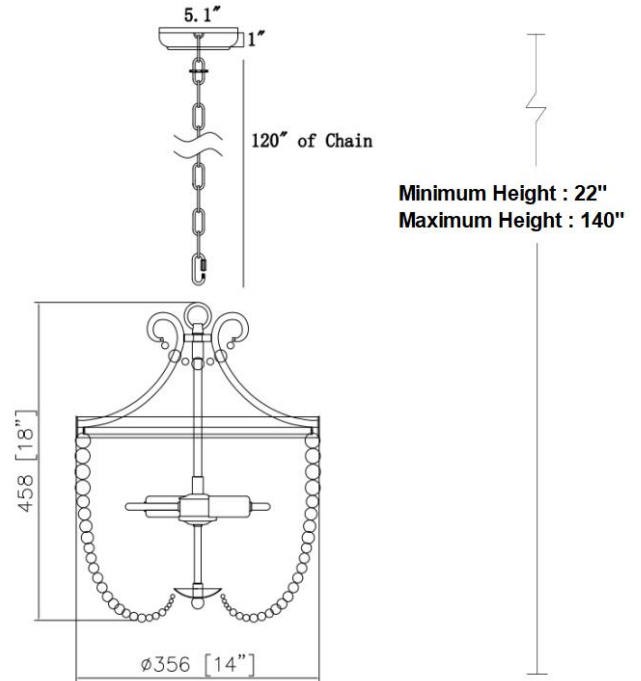

Darcia small chandelier in Antique Silver

PRODUCT VIEW

DIMENSION VIEW

SPECIFICATIONS

SKU	H7126-2AS
DIMENSION	14"W x 14"D x 18"H
MATERIALS	Iron + Wood
FINISH	Tarnished Silver & Gilded Aged Beads
SOCKET & BULBS	2 x E12
WATTS PER SOCKET/ITEM	40 W / 80 W
CANOPY	5"Dia x 1"H
WIRE/CHAIN	120"/120"
NET WEIGHT	8 LBS
ADJUSTABLE HEIGHT	22"Hmin – 140"Hmax