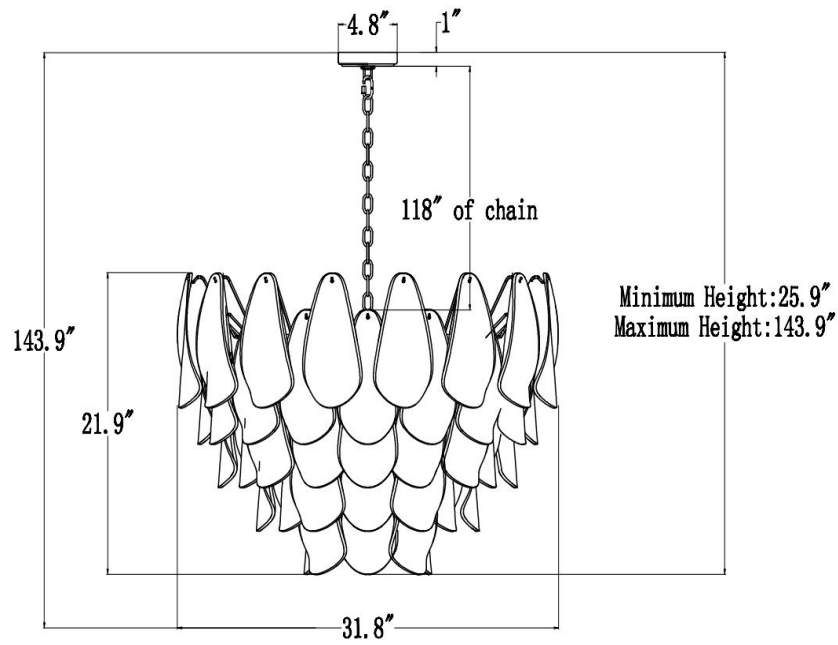

**Velora Large Chandelier - Moonlit Opaline Glass**

**PRODUCT VIEW**

**DIMENSION VIEW**

**SPECIFICATIONS**

SKU	KCH5190-33W
DIMENSION	32"W x 32"D x 22"H
MATERIALS	Iron & Glass
FINISH	Burnished Brass & Moonlit Opaline Glass
SOCKET & BULBS	17 x E12
WATTS PER SOCKET/ITEM	40 W / 680 W
CANOPY	5"D x 1"H
WIRE/CHAIN	120"/120"
NET WEIGHT	96 LBS
ADJUSTABLE HEIGHT	26"Hmin – 144"Hmax

**NOTE:**

- Safety Rate: ETL Dry. It is for indoor use only
- Some Assembling work is required. Please follow the instructions.
- Professional installation recommended. Dimmable with compatible bulbs/dimmer.