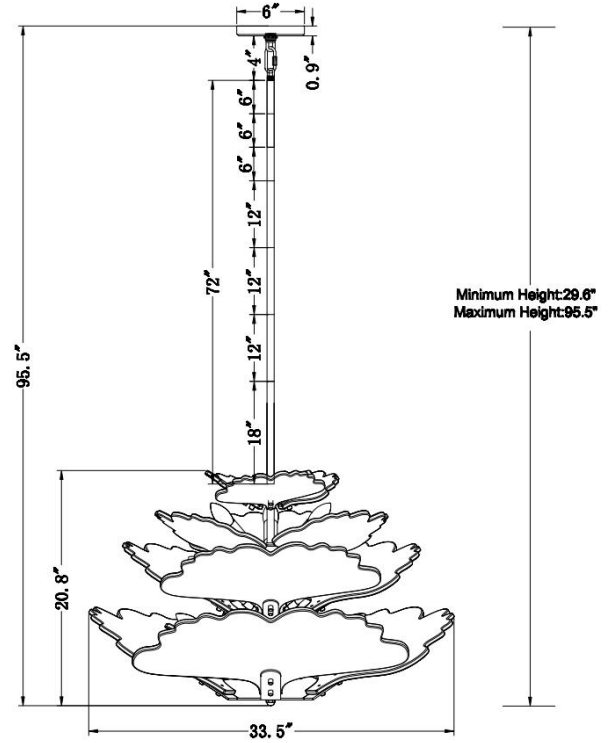

Noturne Chandelier - Large

PRODUCT VIEW

DIMENSION VIEW

SPECIFICATIONS

| | |
|-----------------------|----------------------------|
| SKU | KCH5180-34 |
| DIMENSION | 33-1/2"W x 33-1/2"D x 21"H |
| MATERIALS | Iron & Glass |
| FINISH | Warm Brass |
| SOCKET & BULBS | 4 x E12 |
| WATTS PER SOCKET/ITEM | 40 W / 160 W |
| CANOPY | 6"Dia x 1"H |
| WIRE/RODS | 120"/ 1*18"+3*12"+3*6" |
| NET WEIGHT | 68 LBS |
| ADJUSTABLE HEIGHT | 29"Hmin - 95"Hmax |