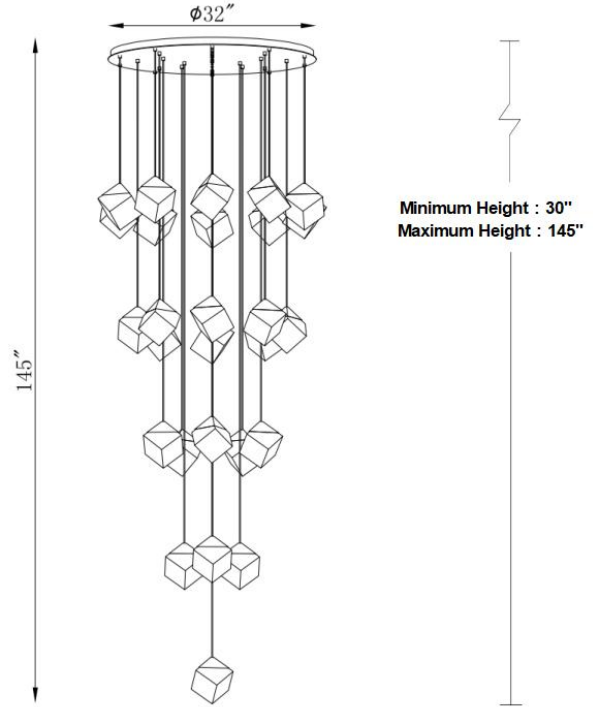

**Pensey 27-light suspension Chandelier**

PRODUCT VIEW

DIMENSION VIEW

SPECIFICATIONS

SKU	KCH3210R-27BN & KCH3210R-27BS
DIMENSION	32"W x 32"D x 145"Hmax
MATERIALS	Iron & Glass
FINISH	Brushed Nickel & Brushed Gold
SOCKET & BULBS	27 x LED
WATTS PER SOCKET/ITEM	2.5 W / 80 W
CANOPY	32" Dia x 2"H
WIRE/ROD	145"
NET WEIGHT	104 LBS
ADJUSTABLE HEIGHT	30"Hmin – 145"Hmax