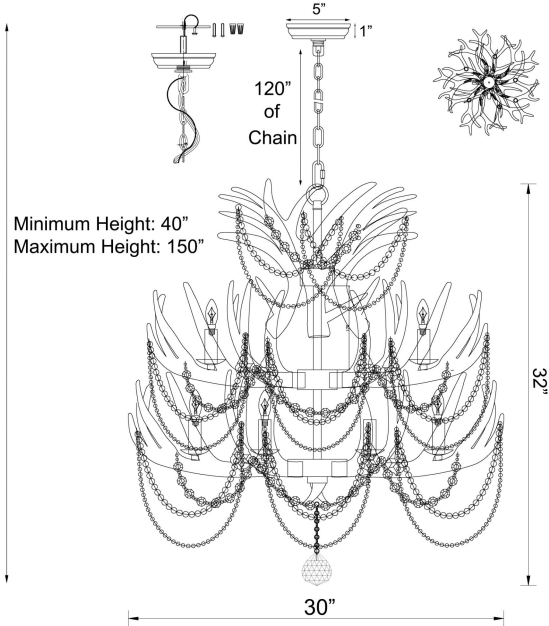

Denali Antler Crystal Cascade Chandelier

PRODUCT VIEW

DIMENSION VIEW

SPECIFICATIONS

SKU	H22109T-10
DIMENSION	30"W x 30"D x 32"H
MATERIALS	Resin, Crystals & Iron
FINISH	Ivory Gray & Gild Silver for Candle Sleeves
SOCKET & BULBS	10 x E12
WATTS PER SOCKET/ITEM	40 W / 400 W
CANOPY	5"Dia x 1"H
WIRE/CHAIN	120"/120"
ADJUSTABLE HEIGHT	40"Hmin – 150"Hmax
NET WEIGHT	34 LBS

NOTE:

- Safety Rate: UL/ETL Dry. It is for indoor use only
- Some Assembling work is required. Please follow the instructions.
- Professional installation recommended. Dimmable with compatible bulbs/dimmer.