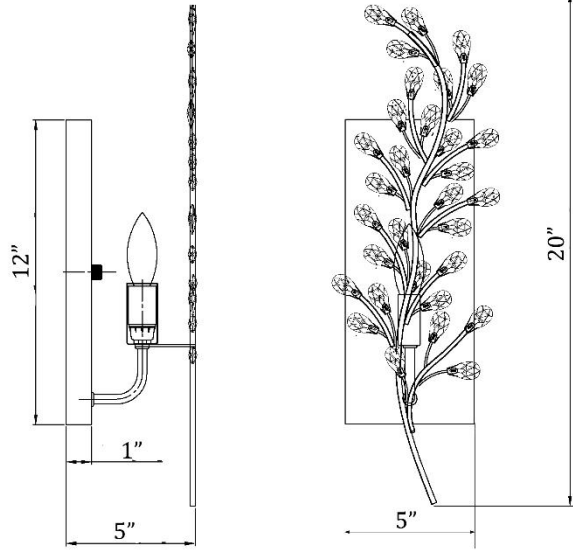

Ludovica Blossom 1-light Sconce

PRODUCT VIEW

DIMENSION VIEW

SPECIFICATIONS

SKU	W25108-1
DIMENSION	5"W x 5"D x 20"H
MATERIALS	Iron & Crystal
FINISH	Antique Gold Leaf
SOCKET & BULBS	1 x E12
WATTS PER SOCKET/ITEM	40 W / 40 W
BACKPLATE COVER	5"W x 1"D x 12"H
WIRE/CHAIN	N/A
NET WEIGHT	2.4 LBS
ADJUSTABLE HEIGHT	N/A

NOTE:

- Safety Rate: UL/ETL Dry. It is for indoor use only
- Some Assembling work is required. Please follow the instructions.
- Professional installation recommended. Dimmable with compatible bulbs/dimmer.