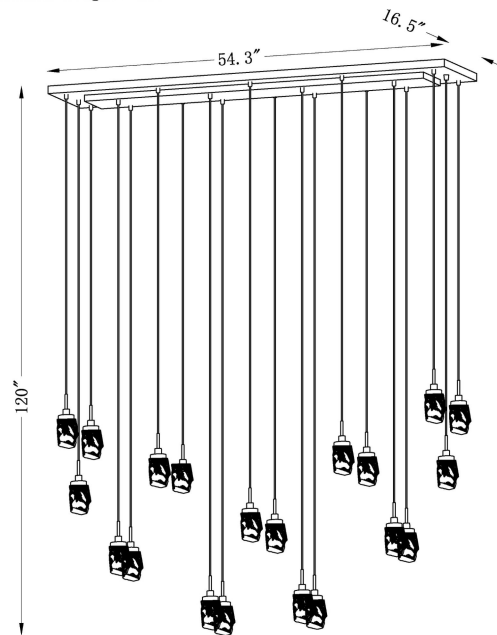

Avola 20-light Ice-drop Rectangular Chandelier

PRODUCT VIEW

DIMENSION VIEW

Minimum Height: 11"
Maximum Height: 120"

SPECIFICATIONS

SKU	KCH1106L-20 or KCH1106L-20BS
DIMENSION	54"W x 16.5"D x 120"H
MATERIALS	Iron + Glass
FINISH	Rubbed Bronze or Lacquered Burnished Brass
SOCKET & BULBS	20 x G9
WATTS PER SOCKET/ITEM	3 W / 60 W
SHADES	3"W x 3"D x 5"H
ADJUSTABLE HEIGHT	11"Hmin – 120"Hmax
NET WEIGHT	69 LBS

NOTE:

- Safety Rate: ETL Dry. It is for indoor use only
- Some Assembling work is required. Please follow the instructions.
- Professional installation recommended. Dimmable with compatible bulbs/dimmer.