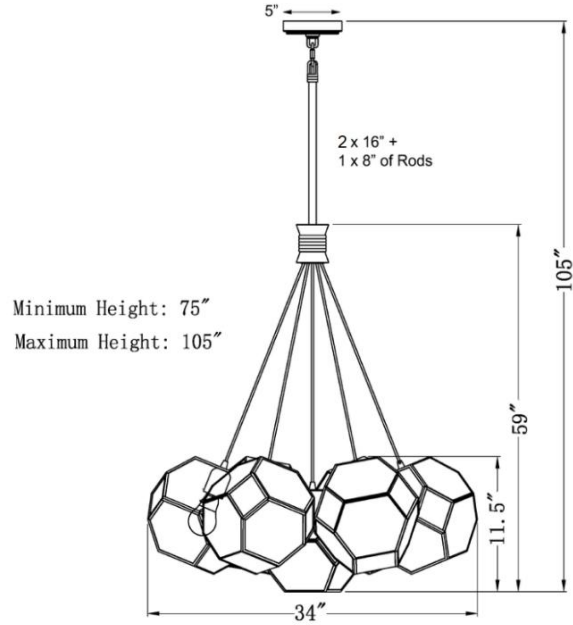

**Aurora Prism Chandelier**

**PRODUCT VIEW**

**DIMENSION VIEW**

**SPECIFICATIONS**

SKU	KCH4103-7
DIMENSION	34"W x 34"D x 59"H
MATERIALS	Iron & Glass
FINISH	Black Bronze & Prismatic Glass
SOCKET & BULBS	7 x E26
WATTS PER SOCKET/ITEM	60 W / 420 W
CANOPY	5" D x 1"H
ROD	1 x 8" + 2 x 16"
ADJUSTABLE HEIGHT	75"Hmin – 105"Hmax
NET WEIGHT	33 LBS