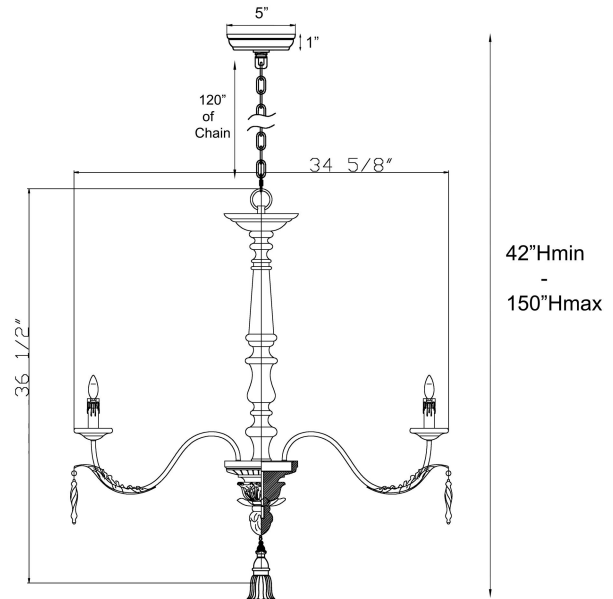

Maura Chandelier

PRODUCT VIEW

DIMENSION VIEW

SPECIFICATIONS

SKU	H5105-6
DIMENSION	35"W x 35"D x 37"H
MATERIALS	Iron & wood
FINISH	Weathered Garden Patina
SOCKET & BULBS	6 x E12
WATTS PER SOCKET/ITEM	60 W / 360 W
CANOPY	5" Dia x 1"H
WIRE/CHAIN	120"/120"
Weight	12 LBS
ADJUSTABLE HEIGHT	42"Hmin – 150"Hmax

Weathered Garden Patina: A warm taupe base with faded ivory highlights and earthy golden accents, evoking the charm of aged stone fountains and sunlit courtyards.

NOTE:

- Safety Rate: UL/ETL Dry. It is for indoor use only.
- Some Assembling work is required. Please follow the instructions.
- Professional installation recommended. Dimmable with compatible bulbs/dimmer.