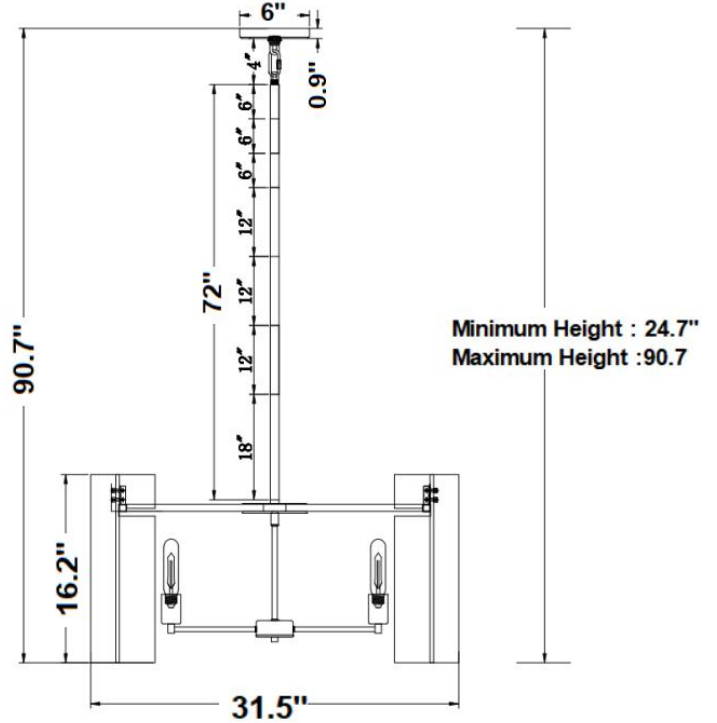

Stratum Single-tier Chandelier - Large

PRODUCT VIEW

DIMENSION VIEW

SPECIFICATIONS

SKU	KCH5130S-32
DIMENSION	32"W x 32"D x 16"H
MATERIALS	Iron & Glass
FINISH	Warm Brass
SOCKET & BULBS	8 x E26
WATTS PER SOCKET/ITEM	40 W / 320 W
CANOPY	6"Dia x 1"H
WIRE/RODS	144"/ 1*18"+3*12"+3*6"
NET WEIGHT	88 LBS
ADJUSTABLE HEIGHT	24"Hmin – 90"Hmax