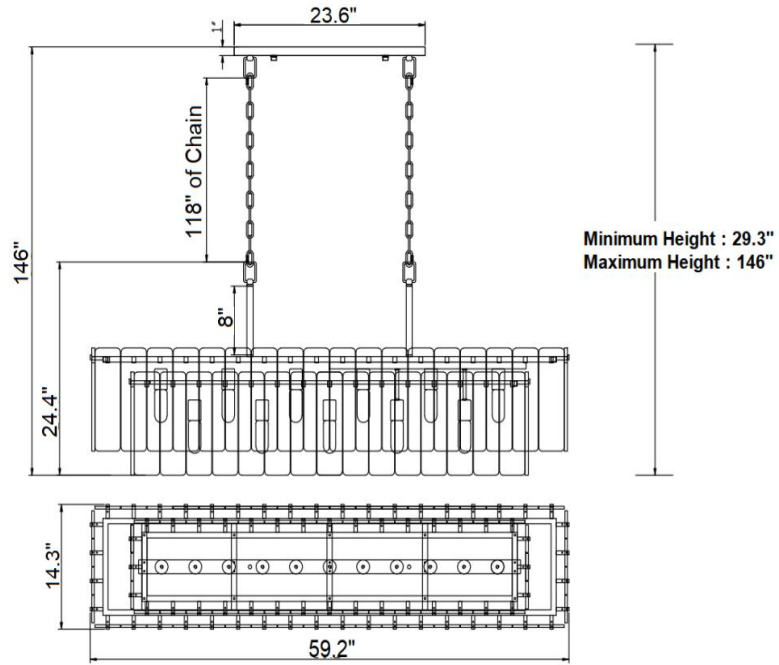

Tundra Linear Chandelier - Large

PRODUCT VIEW

DIMENSION VIEW

SPECIFICATIONS

SKU	KCH5162L-60
DIMENSION	59"W x 14"D x 24"H
MATERIALS	Iron & Glass
FINISH	Warm Brass
SOCKET & BULBS	11 x E26
WATTS PER SOCKET/ITEM	60 W / 660 W
CANOPY	23.6"W x 4-3/4"D x 1"H
WIRE/CHAIN	120"/ 120"
NET WEIGHT	113 LBS
ADJUSTABLE HEIGHT	29"Hmin – 146"Hmax