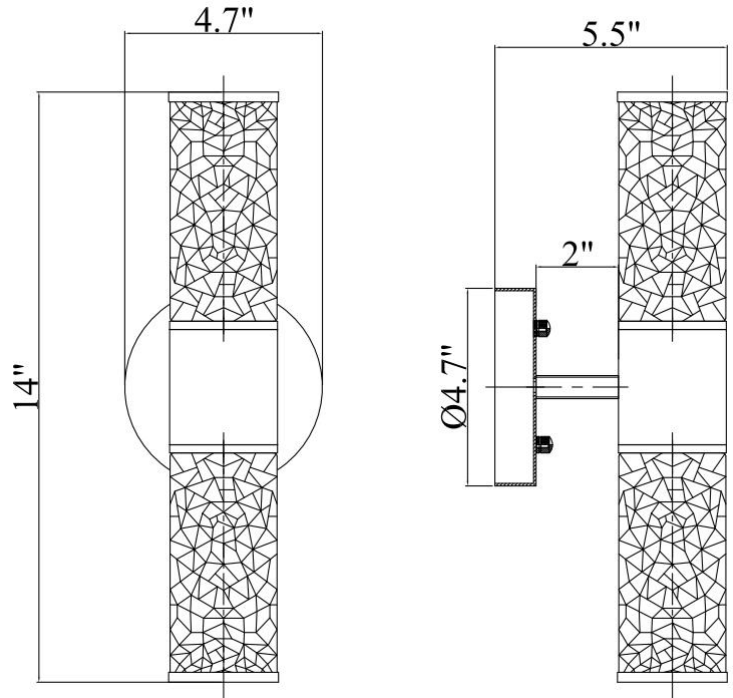

Gradara Double Sconce-Brass

PRODUCT VIEW

DIMENSION VIEW

SPECIFICATIONS

| | |
|-----------------------|--------------------|
| SKU | KWS0123-2BS |
| DIMENSION | 5"W x 5.5"D x 14"H |
| MATERIALS | Iron & Glass |
| FINISH | Burnished Brass |
| SOCKET & BULBS | 2 x E12 |
| WATTS PER SOCKET/ITEM | 40 W / 80 W |
| BACKPLATE | 5" D x 1"H |
| SHADE | 3"D x 6.25"H |
| NET WEIGHT | 3 LBS |