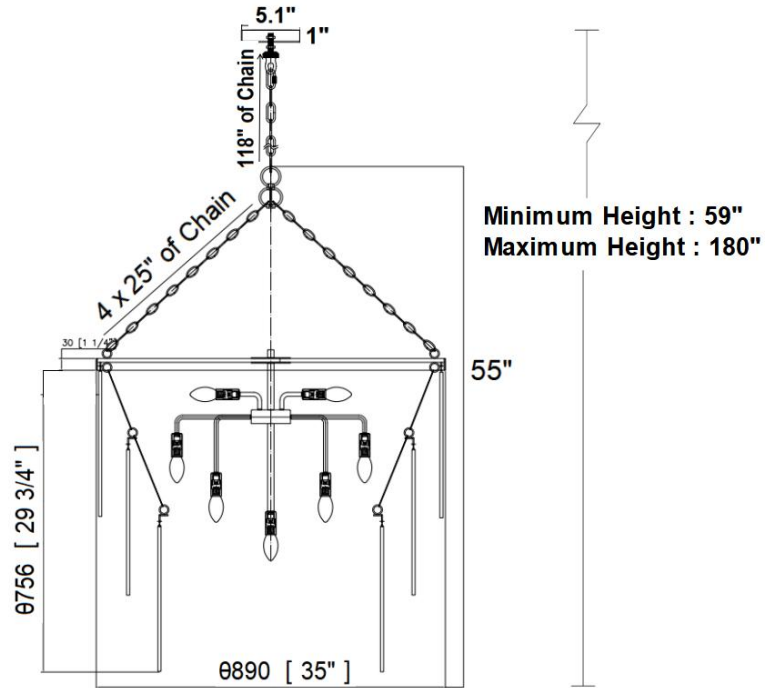

Imperial Tubular Bells 3-Tiered Chandelier

PRODUCT VIEW

DIMENSION VIEW

SPECIFICATIONS

SKU	H25113T-13
DIMENSION	35"W x 35"D x 55"H
MATERIALS	Iron
FINISH	Antique Gold Leaf
SOCKET & BULBS	13 x E12
WATTS PER SOCKET/ITEM	40 W / 520 W
CANOPY	5" Dia x 1"H
WIRE/CHAIN	120"/118"
NET WEIGHT	76 LBS
ADJUSTABLE HEIGHT	59"Hmin – 180"Hmax