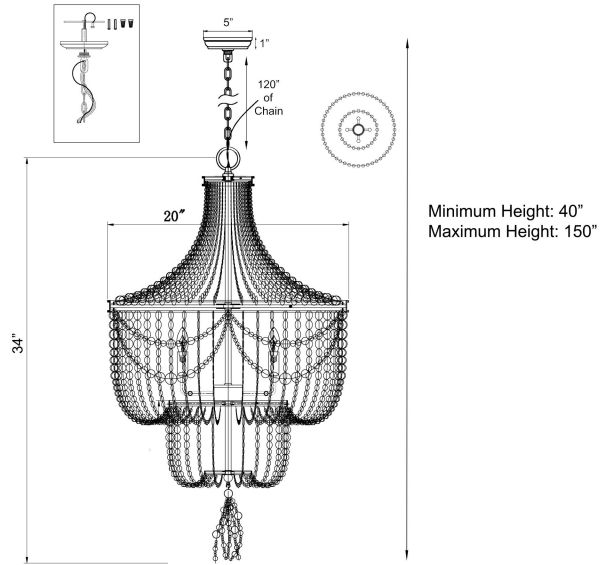

### DIMENSION VIEW

SKU	H9116-4
DIMENSION	20"W x 20"D x 34"H
MATERIALS	Iron & wood
FINISH	Iron Ash Patina for frame and Ocean Mist Wash for beads
SOCKET & BULBS	4 x E12
WATTS PER SOCKET/ITEM	60 W / 240 W
CANOPY	5"Dia x 1"H
WIRE/CHAIN	120"/120"
Weight	14 LBS
ADJUSTABLE HEIGHT	40"Hmin – 150"Hmax