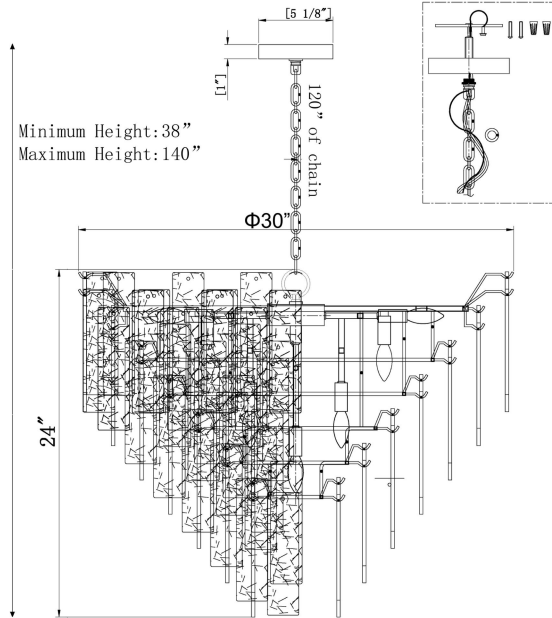

### DIMENSION VIEW

### SPECIFICATIONS

SKU	H21122L-16PN
DIMENSION	30"W x 30"D x 24"H
MATERIALS	Iron & Glass
FINISH	Polished Nickel
SOCKET & BULBS	16 x E12
WATTS PER SOCKET/ITEM	60 W / 960 W
CANOPY	5"Dia x 1"H
WIRE/CHAIN	120"/118"
ADJUSTABLE HEIGHT	38"Hmin – 140"Hmax
NET WEIGHT	100 LBS