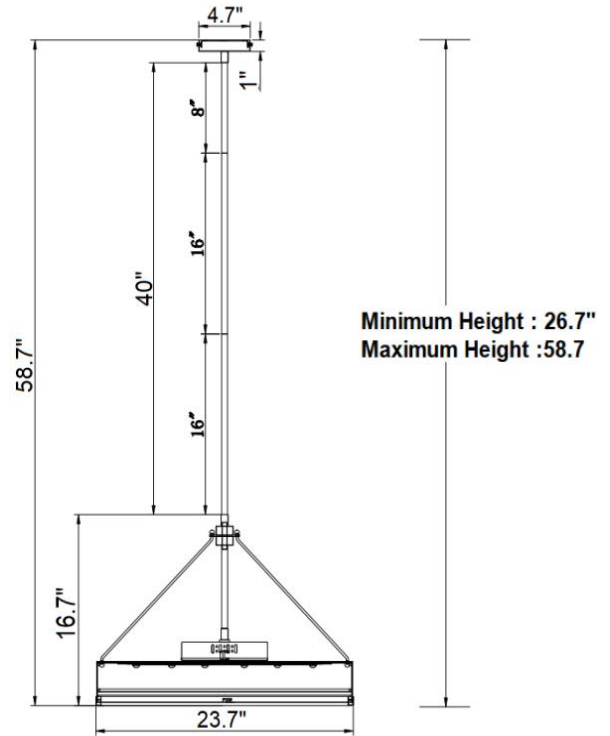

Pedesina Large Chandelier

PRODUCT VIEW

DIMENSION VIEW

SPECIFICATIONS

SKU	KCH0127-6
DIMENSION	24"W x 24"D x 17"H
MATERIALS	Iron & Glass
FINISH	Matte black with Winter Brass Rim
INTEGRATED LED	1950LM/3000K/36W
WATTS PER SOCKET/ITEM	LED
CANOPY	5" D x 1"H
WIRE/RODS	120"/ 2 x 16" + 1 x 8"
NET WEIGHT	27 LBS
ADJUSTABLE HEIGHT	26"Hmin – 58"Hmax