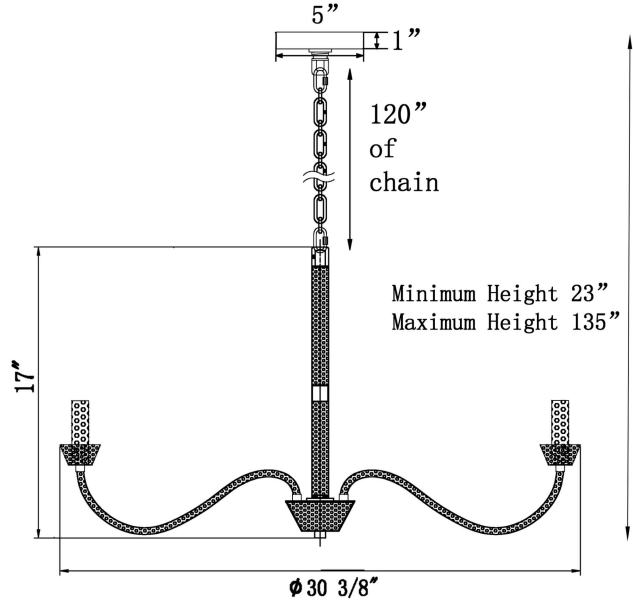

Sabine Petite Arc Chandelier

PRODUCT VIEW

DIMENSION VIEW

SPECIFICATIONS

SKU	H20105M-5GD
DIMENSION	30"W x 30"D x 17"H
MATERIALS	Hammered Iron
FINISH	Antique Champagne Gold
SOCKET & BULBS	5 x E12
WATTS PER SOCKET/ITEM	60 W / 300 W
CANOPY	5" Dia x 1"H
WIRE/CHAIN	120"/120"
ADJUSTABLE HEIGHT	23"Hmin – 135"Hmax
Weight	9 LBS

NOTE:

- Safety Rate: UL/ETL Dry. It is for indoor use only
- Some Assembling work is required. Please follow the instructions.
- Professional installation recommended. Dimmable with compatible bulbs/dimmer.